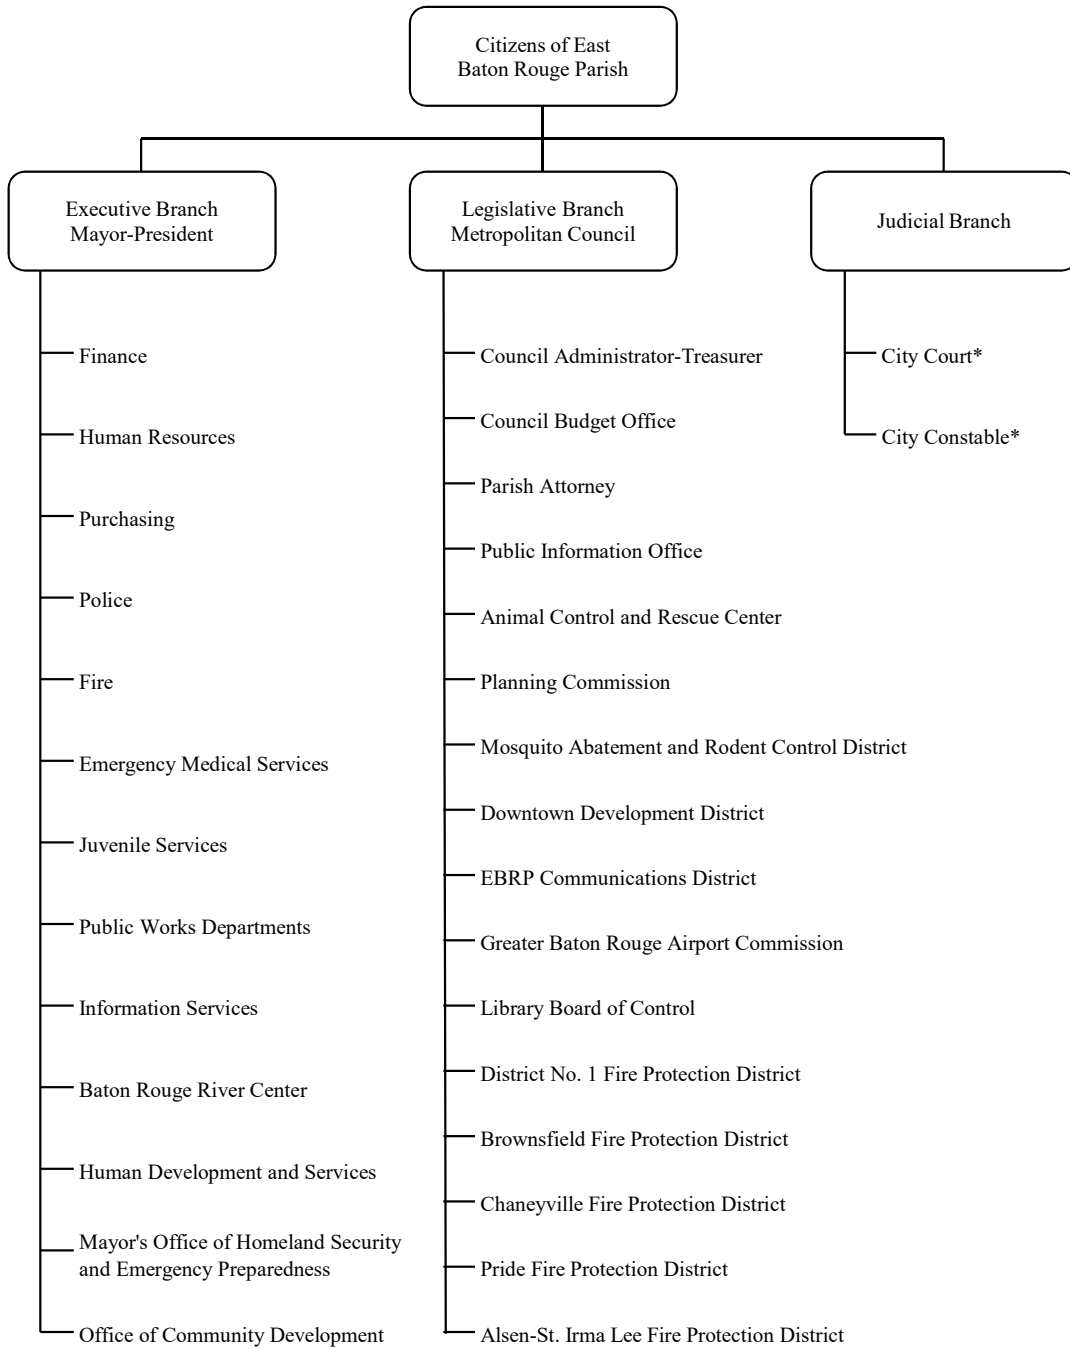

**CITY OF BATON ROUGE - PARISH OF EAST BATON ROUGE  
ORGANIZATIONAL CHART  
PRIMARY GOVERNMENT**

\* Designates Elected Officials

**CITY OF BATON ROUGE - PARISH OF EAST BATON ROUGE  
ORGANIZATIONAL CHART  
COMPONENT UNITS**

\* Designates Elected Officials

CITY OF BATON ROUGE - PARISH OF EAST BATON ROUGE  
ORGANIZATIONAL CHART  
FINANCE DEPARTMENT