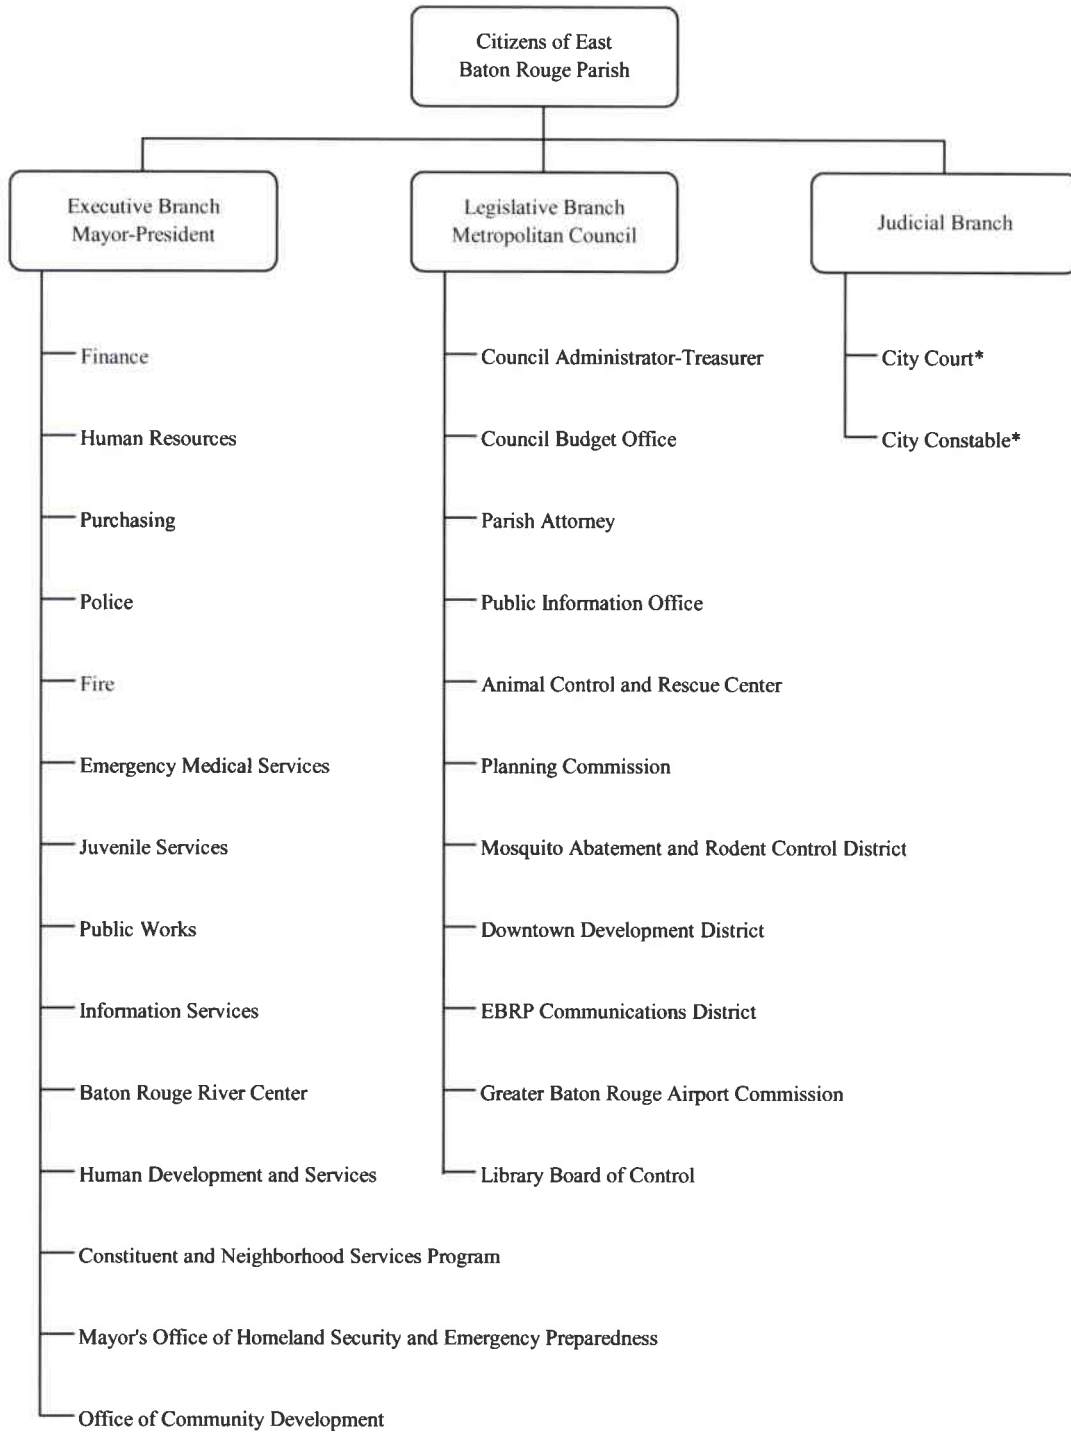

**CITY OF BATON ROUGE - PARISH OF EAST BATON ROUGE  
ORGANIZATIONAL CHART  
PRIMARY GOVERNMENT**

\* Designates Elected Officials

**CITY OF BATON ROUGE - PARISH OF EAST BATON ROUGE  
ORGANIZATIONAL CHART  
COMPONENT UNITS**

\* Designates Elected Officials

**CITY OF BATON ROUGE - PARISH OF EAST BATON ROUGE  
ORGANIZATIONAL CHART  
FINANCE DEPARTMENT**