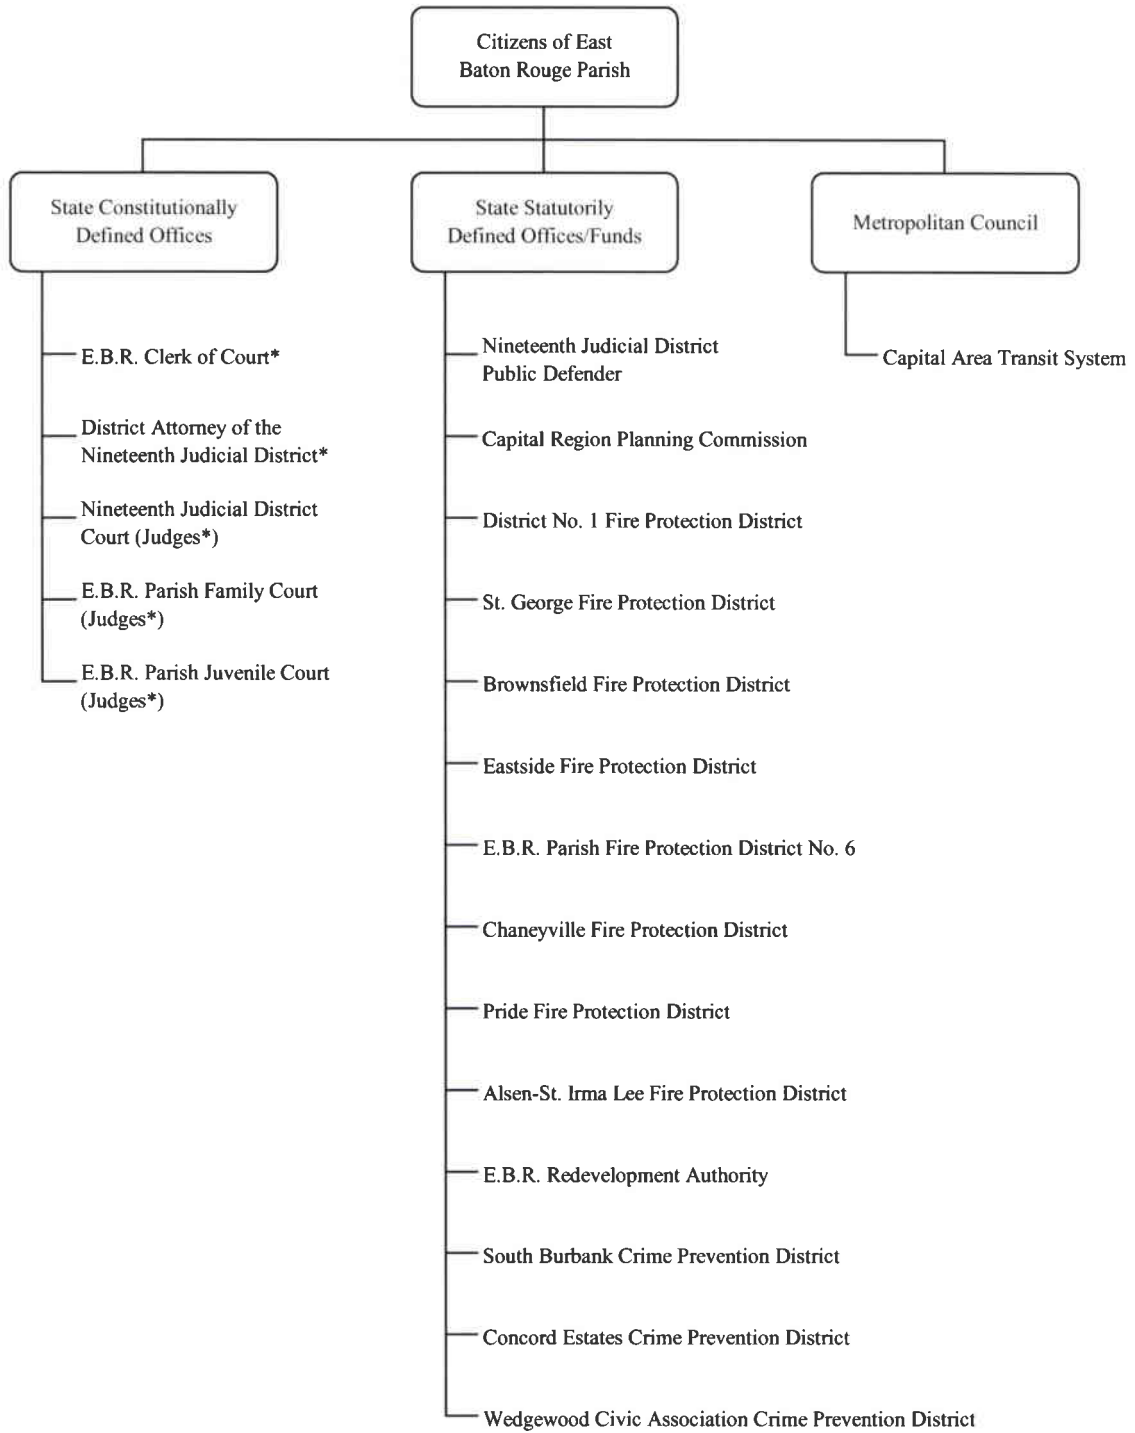

**CITY OF BATON ROUGE - PARISH OF EAST BATON ROUGE  
ORGANIZATIONAL CHART  
PRIMARY GOVERNMENT**

\* Designates Elected Officials

**CITY OF BATON ROUGE - PARISH OF EAST BATON ROUGE  
ORGANIZATIONAL CHART  
COMPONENT UNITS**

\* Designates Elected Officials

**CITY OF BATON ROUGE - PARISH OF EAST BATON ROUGE  
ORGANIZATIONAL CHART  
FINANCE DEPARTMENT**