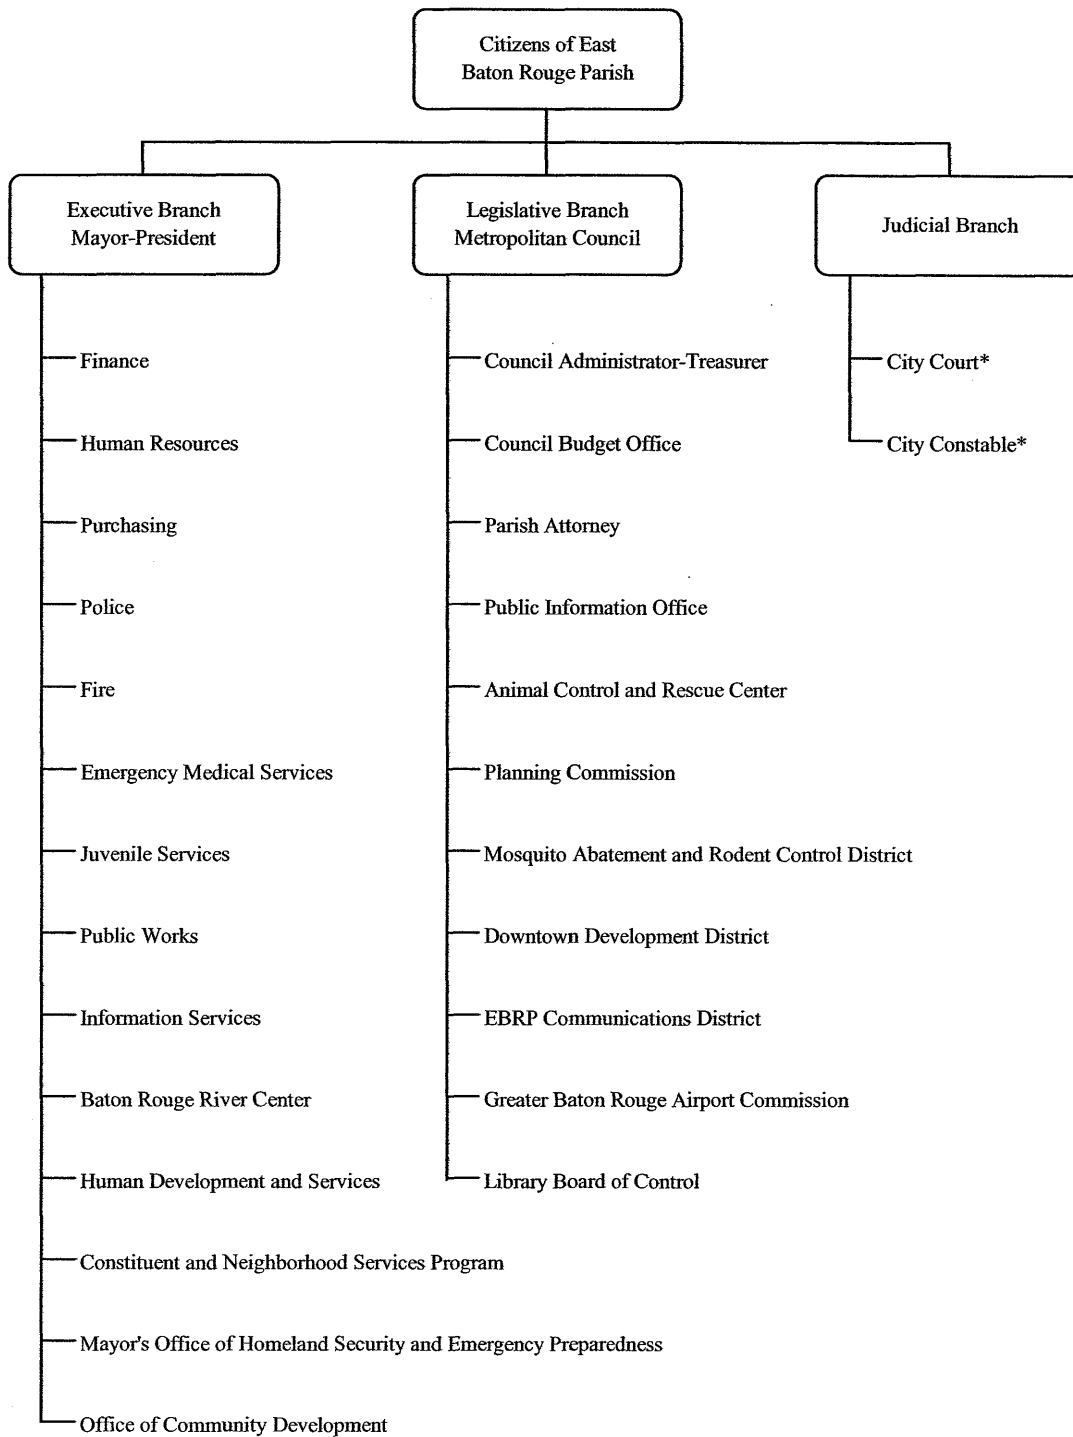

**CITY OF BATON ROUGE - PARISH OF EAST BATON ROUGE  
ORGANIZATIONAL CHART  
PRIMARY GOVERNMENT**

\* Designates Elected Officials

**CITY OF BATON ROUGE - PARISH OF EAST BATON ROUGE  
ORGANIZATIONAL CHART  
COMPONENT UNITS**

\* Designates Elected Officials

**CITY OF BATON ROUGE - PARISH OF EAST BATON ROUGE  
ORGANIZATIONAL CHART  
FINANCE DEPARTMENT**