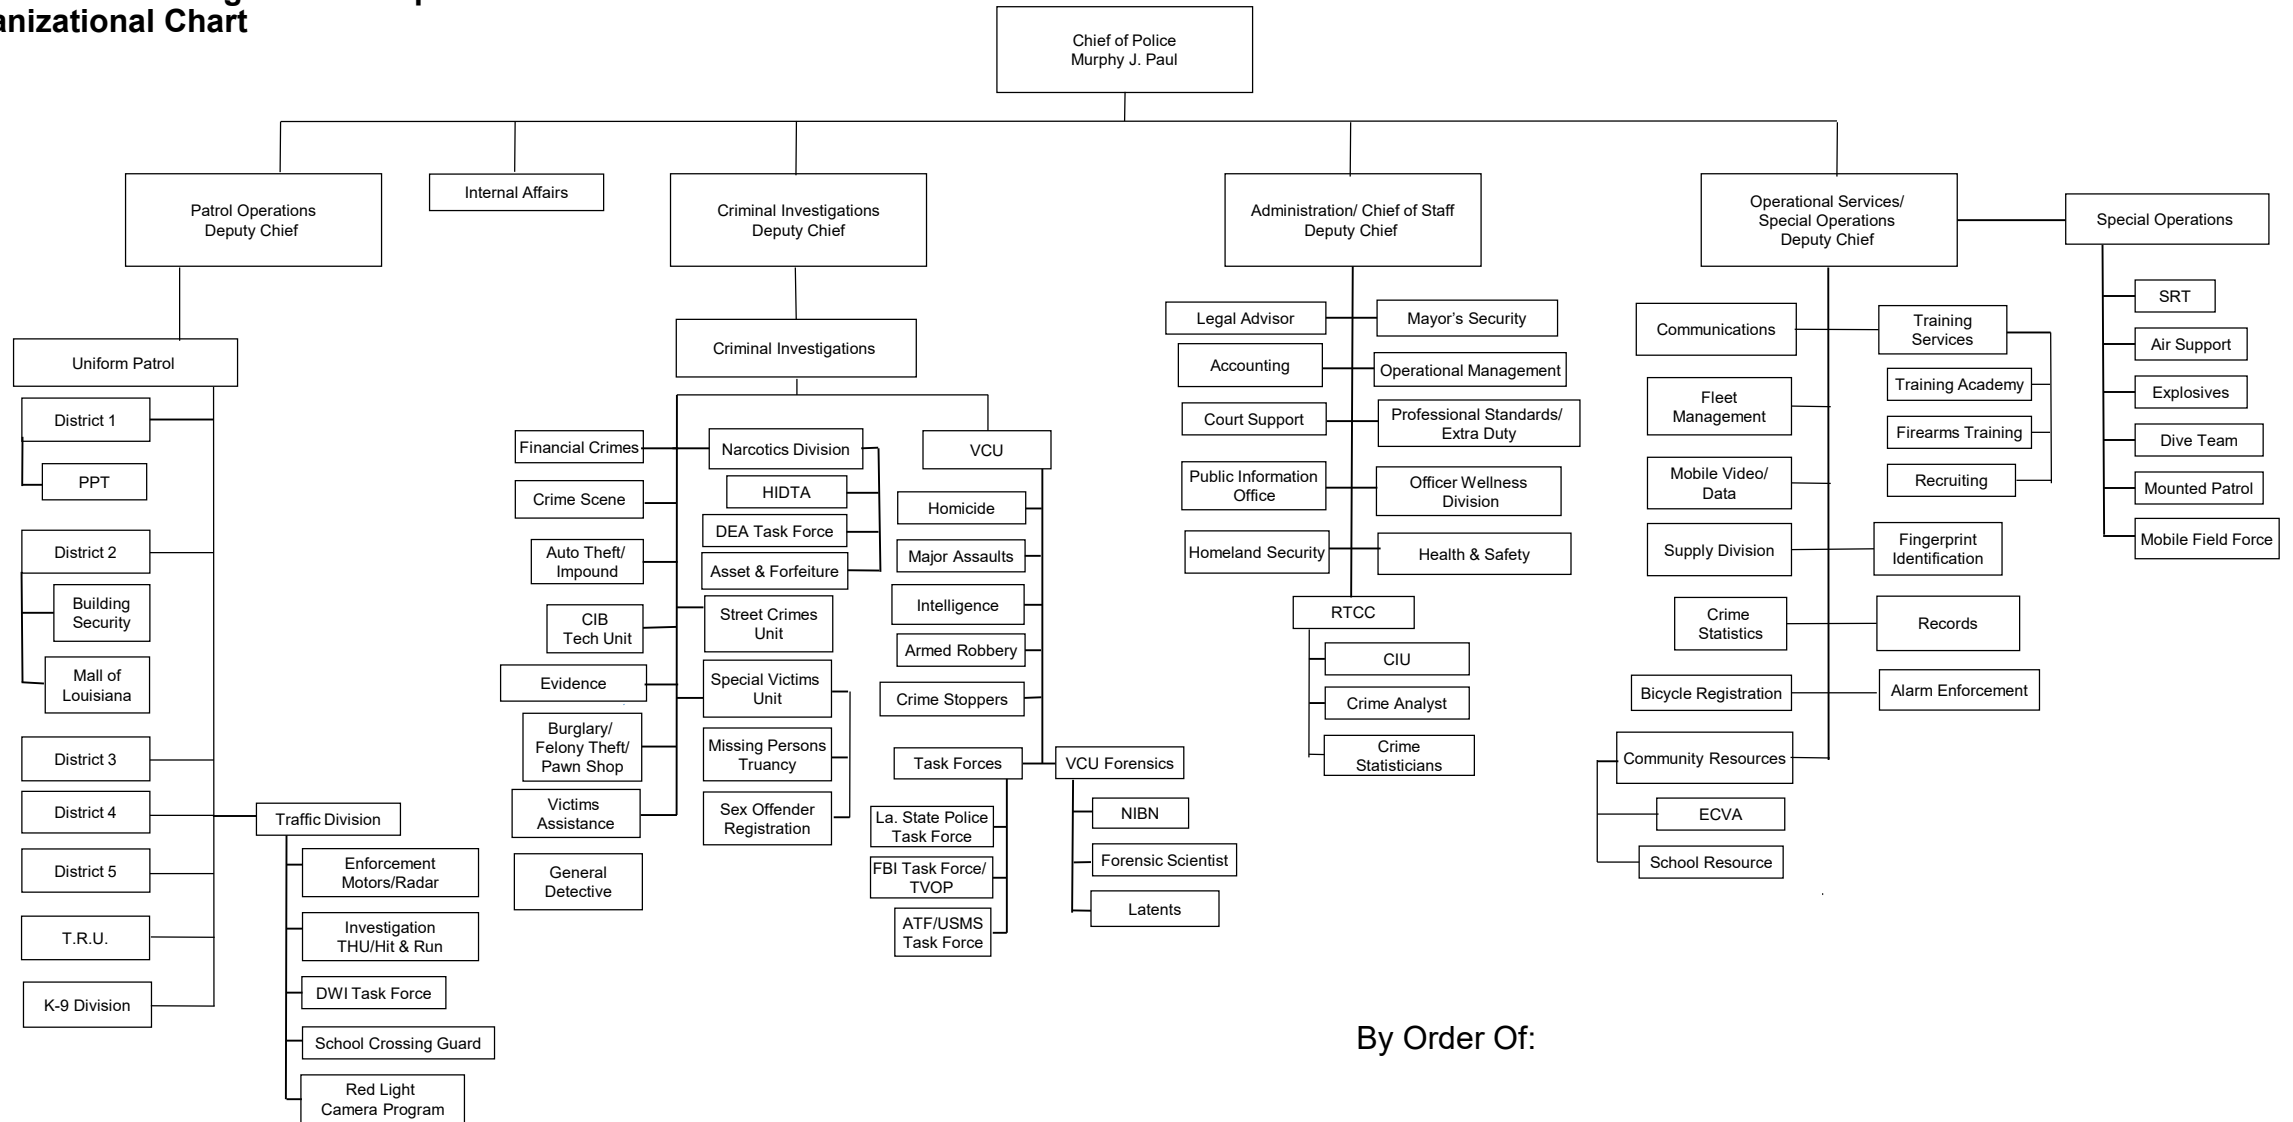

FY 2021 Baton Rouge Police Department Organizational Chart

By Order Of:

Revised 9/08/2021

CHIEF OF POLICE